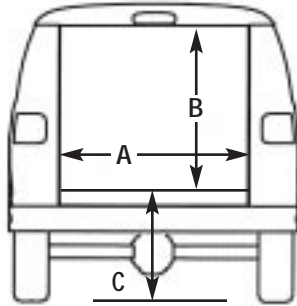

STANDARD VEHICLE DIMENSIONS

DIM	MODEL	REAR			SIDE SWING			SIDE SLIDE		
		1500	2500	3500	1500	2500	3500	1500	2500	3500
A	94 & up	44"	44"	44"	42.75"	42.75"	42.75"	40"	40"	40"
	Pre 93	48"	48"	48"	42.75"	42.75"	42.75"	40"	40"	40"
B	94 & up	47"	47"	47"	47"	47"	47"	47"	47"	47"
	Pre 93	47"	47"	47"	47"	47"	47"	47"	47"	47"
C	94 & up	27.5"	27.5"	27.5"	27.5"	27.5"	27.5"	27.5"	27.5"	27.5"
	Pre 93	27.5"	27.5"	27.5"	27.5"	27.5"	27.5"	27.5"	27.5"	27.5"

Note: Both side and rear floor heights are given for vehicles at their curb weight. These dimensions represent a nominal vehicle with no options. Actual height may vary due to production tolerances.

PERSONAL APPLICATION CHART WITH KIT NUMBER